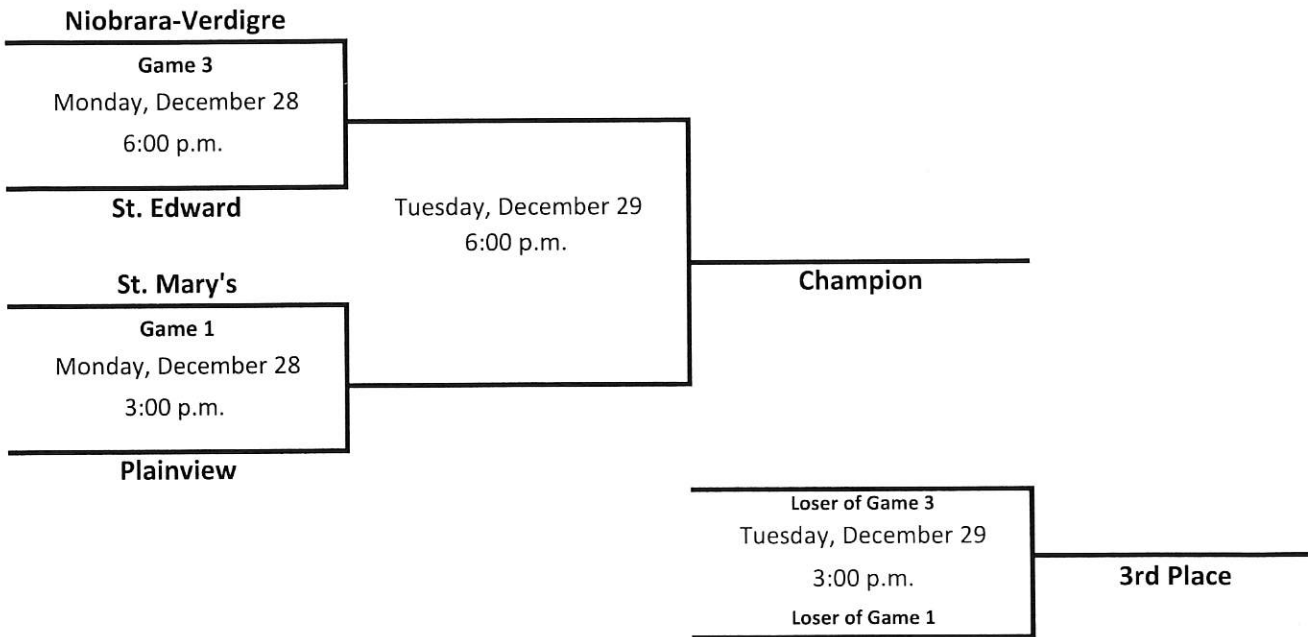

Verdigre Booster Club Holiday Tournament

December 28 & 29, 2020

Niobrara High School

Admission: Adults \$5.00 and Students (K-12) \$3.00

(ONLY TOURNAMENT PASSES ACCEPTED)

Girl's Division

Boy's Division

Niobrara Public Schools

Fans

- Masks are required in the building.
- Home fans will enter through the main, North doors and sit on the west side bleachers.
 - Home fans will use the main bathrooms on the North side by the entrance.
 - Visiting fans will enter through the North doors and sit on the east side bleachers.
- Visiting fans will use the bathroom in the East hallway by the boys' and girls' locker rooms.
 - Temperatures will be taken at the door.
 - Household members and grandparents will sign in at the door and pay admission.
- Fans are required to sit in family groups while adhering to social distance recommendations.
 - No sitting or standing in the front row of the east side bleachers.
 - Once in the facility, fans are permitted to remain for the duration of games.
 - Cheerleaders are allowed but must wear masks while performing
- ALL games played in Niobrara will be livestreamed at <https://striv.tv/channel/niobrara/>