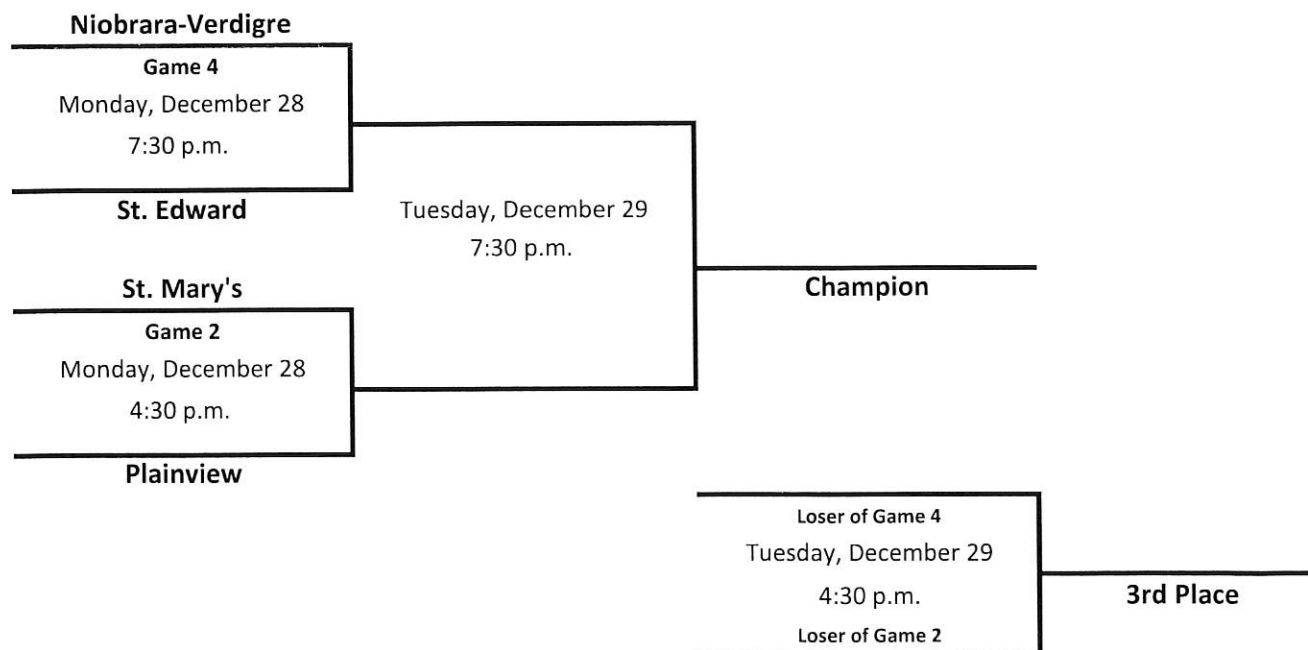

Verdigre Booster Club Holiday Tournament

December 28 & 29, 2020

Niobrara High School

Admission: Adults \$5.00 and Students (K-12) \$3.00

(ONLY TOURNAMENT PASSES ACCEPTED)

Girl's Division

Boy's Division

Niobrara Public Schools

Fans

- Masks are required in the building.
- Home fans will enter through the main, North doors and sit on the west side bleachers.
 - Home fans will use the main bathrooms on the North side by the entrance.
 - Visiting fans will enter through the North doors and sit on the east side bleachers.
- Visiting fans will use the bathroom in the East hallway by the boys' and girls' locker rooms.
 - Temperatures will be taken at the door.
 - Household members and grandparents will sign in at the door and pay admission.
- Fans are required to sit in family groups while adhering to social distance recommendations.
 - No sitting or standing in the front row of the east side bleachers.
 - Once in the facility, fans are permitted to remain for the duration of games.
 - Cheerleaders are allowed but must wear masks while performing
- ALL games played in Niobrara will be livestreamed at <https://striv.tv/channel/niobrara/>